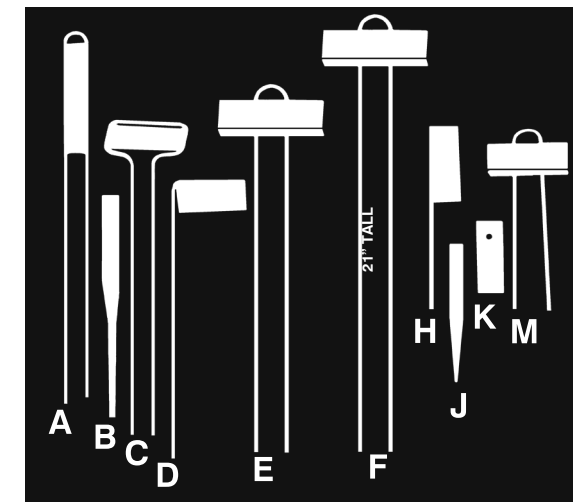

GARDEN STAKES/STAPLES

Durable metal stakes used to secure soaker hoses, landscape fabric, burlap, tarps, or gardening covers.

WEATHERPROOF PEEL & STICK LABELS

Print weather resistant peel & stick labels on your laser printer and adhere them to our plant labels. NOTE: MUST USE A LASER PRINTER OR INK WILL SMEAR.

CUSTOM-MADE LABELS

Our company manufactures a variety of custom-made labels for our customers' specific gardening requirements. Inquire by stating specifications and quantity desired for price quotations.

For More Enjoyment From
Your Garden
MARK YOUR FLOWERS & PLANTS

PERMANENTLY

with

EVERLAST LABELS

Paw Paw Everlast Label Company is the ORIGINAL metal plant label manufacturer, in business since 1937. Other labels may look similar, but they are imitations. Ours are the original, and they are quality tested for long-term durability. Our customers report that the labels have remained intact, legible, and usable after many years in all types of adverse weather.

Our labels are made with galvanized wire and etched zinc nameplates. Zinc is considered the choice material available for outdoor labels as it provides a permanent, rust-proof label far superior to wood or plastic. Our labels are inconspicuous, harmonize with the outdoor environment, and permit beautiful, unblemished color photos of your garden.